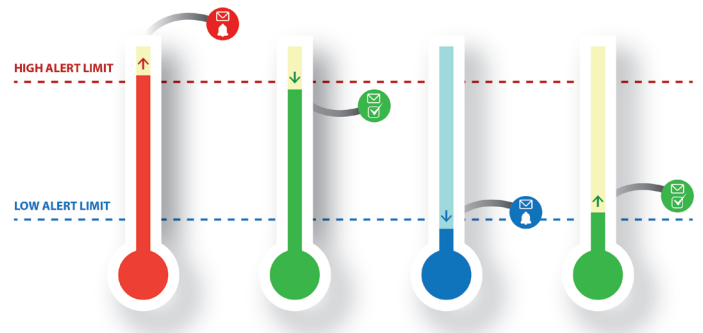

# Wireless Alert TP

Wireless Alert TP is a battery-powered temperature sensor that sends a warning email if a user-set level is reached. Simply select your temperature limits and connect to any Wi-Fi network using the FilesThruTheAir mobile app.

- -40 to +125 °C temperature probe with 1.5m cable
- User-configurable high and low temperature limits
- Sends email alerts and scheduled status reports
- Flashing alert indicator
- Wi-Fi connected
- Simple to set up using the free mobile app
- Two years' battery life (typical)
- No ongoing subscription fees
- Includes sticky pad for wall mounting

The Wireless Alert TP can be set up to monitor temperature limits in a variety of applications. High and low temperature limits are user-configurable between -40 and 125 °C (-40 and 257 °F). The device will trigger a notification email, sent to a user-selected address, if the temperature limits are breached and when the temperature returns to normal. In addition to this, the device can send a scheduled summary email detailing minimum, maximum and average temperature, as well as battery level, number of alerts, and total time spent in alert.

## Specifications

	Minimum	Typical	Maximum	Unit
<b>Probe Measurement Range</b>	-40 (-40)		125 (257)	°C (°F)
<b>Device Operating Temperature</b>	-18 (-0)		+55 (131)	°C (°F)
<b>Alert Levels</b>	User-configurable, within probe measurement range stated above			
<b>Measurement Resolution</b>		1 (1)		°C (°F)
<b>Measurement Accuracy</b>		+/-1 (-40 to +80°C) (+/-2 (-40 to +176°F))		°C (°F)
<b>Response Time</b>	< 1 minute			
<b>Environmental Conditions</b>	Device: indoor use only (IP5X), Probe: waterproof (IP67)			
<b>Probe Length</b>		1.5		m
<b>Product Dimensions (excluding probe)</b>	69 x 32 x 22 (2.7 x 1.3 x 0.9)			mm (inches)
<b>Battery Type</b>	2 x 1.5V Alkaline LR03/UM4/AAA			
<b>Battery Life</b>		2*		Years
<b>Wi-Fi</b>	WPA/WPA-2 Personal - 802.11bgn (2.4GHz)**			